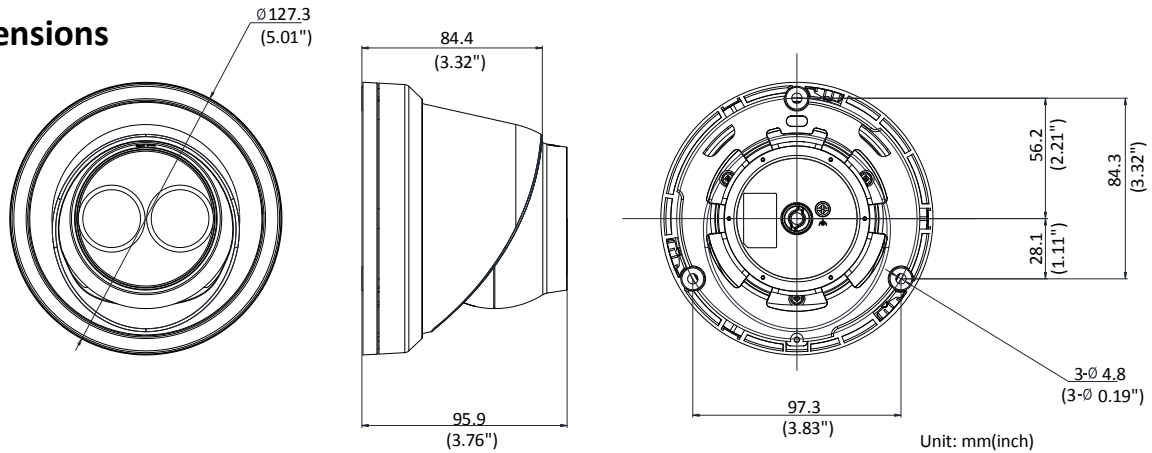

Dimensions

Accessories

Distributed by

HIKVISION®

Headquarters

No.555 Qianmo Road, Binjiang District,
Hangzhou 310051, China
T +86-571-8807-5998
overseasbusiness@hikvision.com

Hikvision USA
T +1-909-895-0400
sales.usa@hikvision.com

Hikvision Australia
T +61-2-8599-4233
salesau@hikvision.com

Hikvision India
T +91-22-28469900
sales@pramahikvision.com

Hikvision Canada
T +1-866-200-6690
sales.canada@hikvision.com

Hikvision Thailand
T +662-275-9949
sales.thailand@hikvision.com

Hikvision Europe
T +31-23-5542770
sales.eu@hikvision.com

Hikvision Italy
T +39-0438-6902
info.it@hikvision.com

Hikvision Brazil
T +55 11 3318-0050
Latam.support@hikvision.com

Hikvision Turkey
T +90 (216)521 7070- 7074
sales.tr@hikvision.com

Hikvision Malaysia
T +601-7652-2413
sales.my@hikvision.com

Hikvision UK & Ireland
T +01628-902140
sales.uk@hikvision.com

Hikvision South Africa
Tel: +27 (10) 0351172
sale.africa@hikvision.com

Hikvision France
T +33(0)1-85-330-450
info.fr@hikvision.com

Hikvision Kazakhstan
T +7-727-9730667
nikia.panfilov@hikvision.ru

Hikvision Vietnam
T +84-974270888
sales.vt@hikvision.com

Hikvision UAE
T +971-4-4432090
salesme@hikvision.com

Hikvision Singapore
T +65-6684-4718
sg@hikvision.com

Hikvision Spain
T +34-91-737-16-55
info.es@hikvision.com

Hikvision Tashkent
T +99-87-1238-9438
uzb@hikvision.ru

Hikvision Hong Kong
T +852-2151-1761
info.hk@hikvision.com

Hikvision Russia
T +7-495-669-67-99
sateru@hikvision.com

Hikvision Korea
T +82-(0)31-731-8817
sales.korea@hikvision.com

Hikvision Poland
T +48-22-460-01-50
info.pl@hikvision.com

Hikvision Indonesia
T +62-21-2933759
Sales.Indonesia@hikvision.com

Hikvision Colombia
sales.colombia@hikvision.com